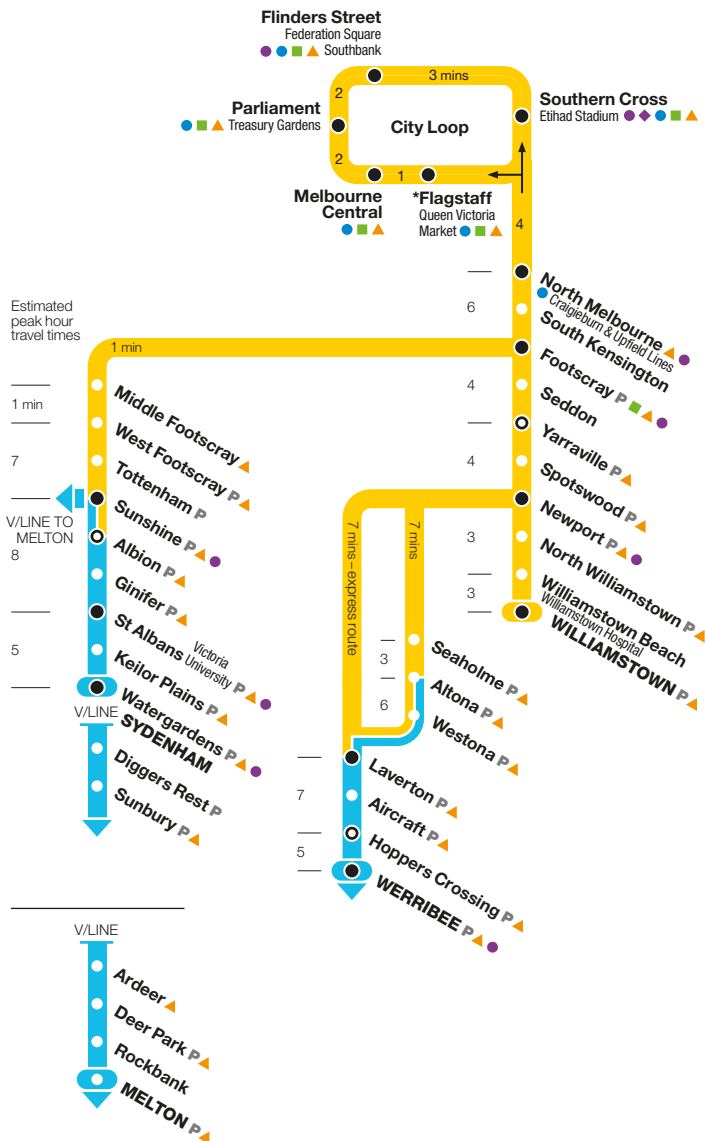

Werribee, Williamstown & Sydenham Lines

Effective July 2010