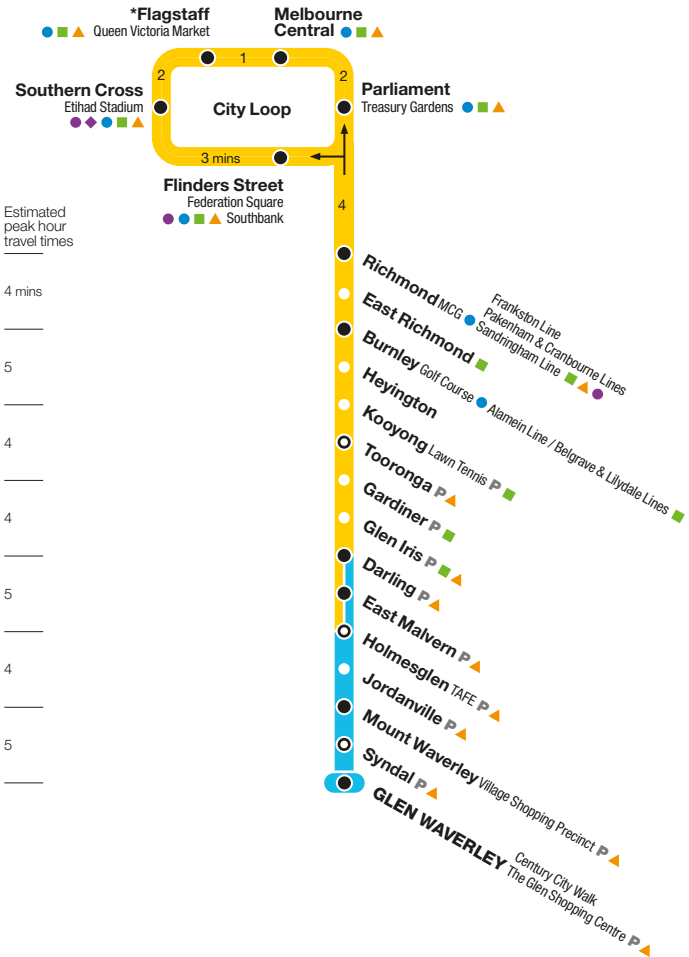

Glen Waverley Line